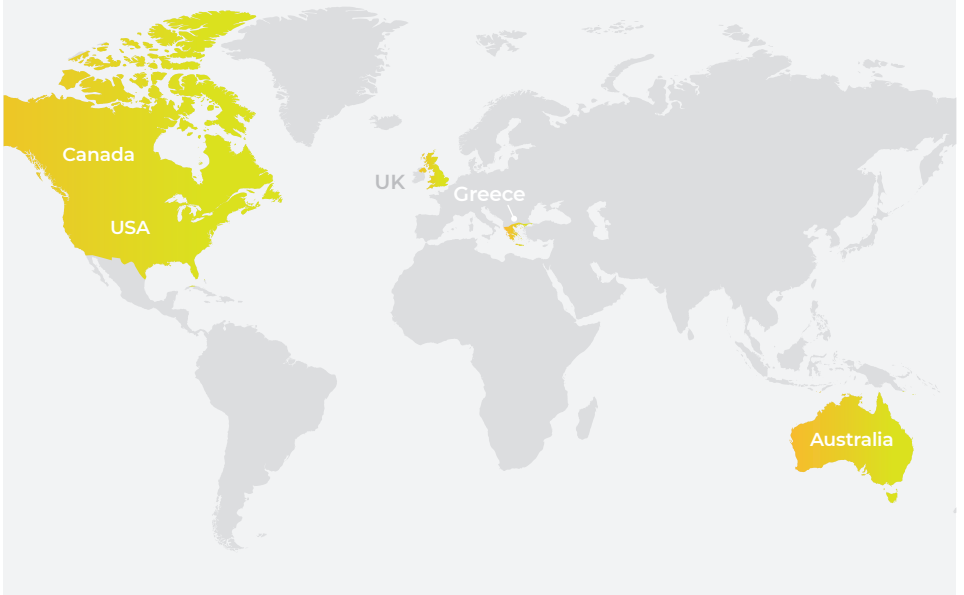

Remote Energy

Landfill Gas

Waste Coal Mine Gas

Renewables

LNG / CNG

At EDL we're global energy players. We understand and are prepared for the complexities associated with a decarbonising energy market.

Our expansive reach means we're playing a key role in the world's transition from traditional energy sources to decarbonised solutions. So no matter where our customers are based, we're here to provide smart, tailored solutions that meet the needs of our evolving world.

Where we operate.

We own and operate a global portfolio of power stations in Australia, North America and Europe.

**A world of
new energy.
We're ready.**

A world of new energy.

Visit edlenergy.com
or contact the head
office in your region.